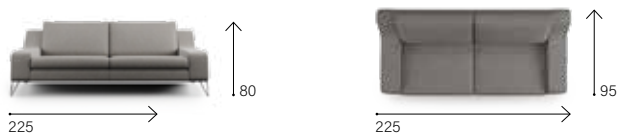

FOUR SEASONS 402

AVAILABLE IN BOTH LEATHER AND FABRIC.
FRAME: plywood with fir details.
SUSPENSION: seat in reinforced elastic webbing.
SITTING CUSHIONS: in polyurethane 30 Kg/m³ covered with wadding.
BACK CUSHIONS: in polyurethane 25 Kg/m³ covered with wadding.
ARMREST: in polyurethane covered with wadding.
FEET: painted metal.

575

576

001

002

003

006

142

140