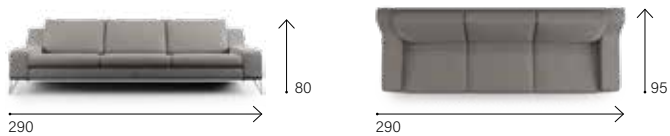

FOUR SEASONS 402

AVAILABLE IN BOTH LEATHER AND FABRIC.
FRAME: plywood with fir details.
SUSPENSION: seat in reinforced elastic webbing.
SITTING CUSHIONS: in polyurethane 30 Kg/m³ covered with wadding.
BACK CUSHIONS: in polyurethane 25 Kg/m³ covered with wadding.
ARMREST: in polyurethane covered with wadding.
FEET: painted metal.

575

576

001

002

003

006

142

140