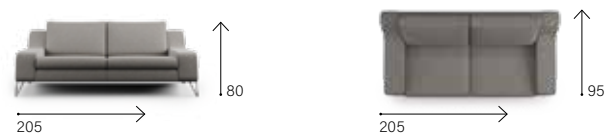

FOUR SEASONS 402

AVAILABLE IN BOTH LEATHER AND FABRIC.
FRAME: plywood with fir details.
SUSPENSION: seat in reinforced elastic webbing.
SITTING CUSHIONS: in polyurethane 30 Kg/m³ covered with wadding.
BACK CUSHIONS: in polyurethane 25 Kg/m³ covered with wadding.
ARMREST: in polyurethane covered with wadding.
FEET: painted metal.

575

576

001

002

003

006

142

140