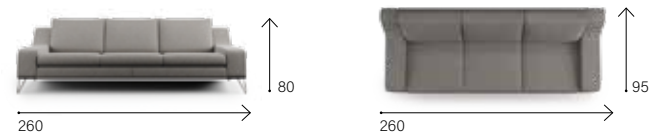

FOUR SEASONS 402

AVAILABLE IN BOTH LEATHER AND FABRIC.
FRAME: plywood with fir details.
SUSPENSION: seat in reinforced elastic webbing.
SITTING CUSHIONS: in polyurethane 30 Kg/m³ covered with wadding.
BACK CUSHIONS: in polyurethane 25 Kg/m³ covered with wadding.
ARMREST: in polyurethane covered with wadding.
FEET: painted metal.

575

576

001

002

003

006

142

140